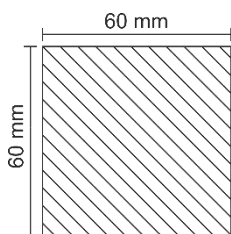

Decoration Yacht Interiors

Precious inlays
for Parquet

PRICE EXAMPLE

Mother of pearl abalone color:

size: 60x60 mm

price: 15€/pz

Mother of pearl brown color:

size: 600x15 mm