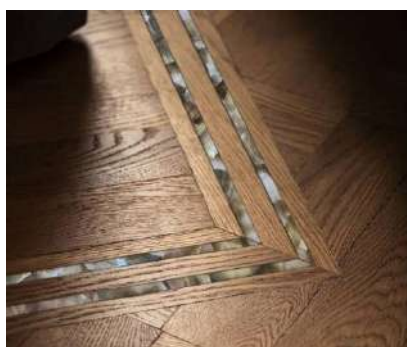

Decoration Yacht Interiors

Precious inlays
for Parquet

PRICE EXAMPLE

Mother of pearl abalone color:

size: 60x60 mm

price: 15€/pz

Mother of pearl brown color:

size: 600x15 mm