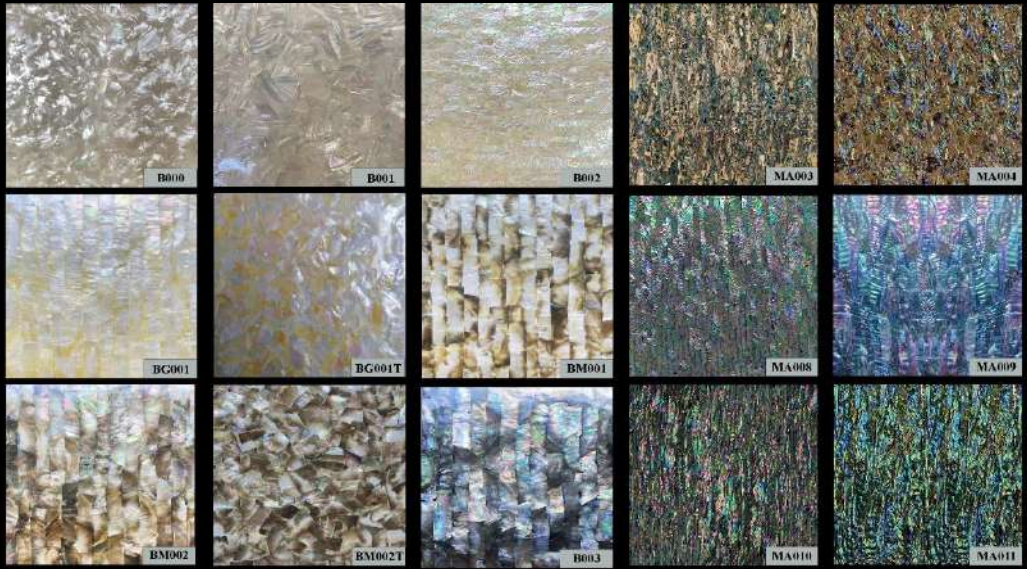

Decoration Yacht Interiors

Precious inlays
for Parquet

PRICE EXAMPLE

Mother of pearl abalone color:

size: 60x60 mm

price: 15€/pz

Mother of pearl brown color:

size: 600x15 mm

Mother of pearl white color
with gold relief:

size: 100x100 mm

price: 50€/pz

Mother of pearl base color
with multi-color relief:

size: 300x100 mm

price: 200€/pz

PRICE EXAMPLE

Mother of pearl with multicolor relief price on request

Mother of pearl base color with mosaic cut: price on request

Mother of pearl base color:
price: 3500€/m²

Mother of pearl base color with relief
price from: 4500€/m²

Leather tiles price from 600 € /m²

SHEEL NATURAL COLORS