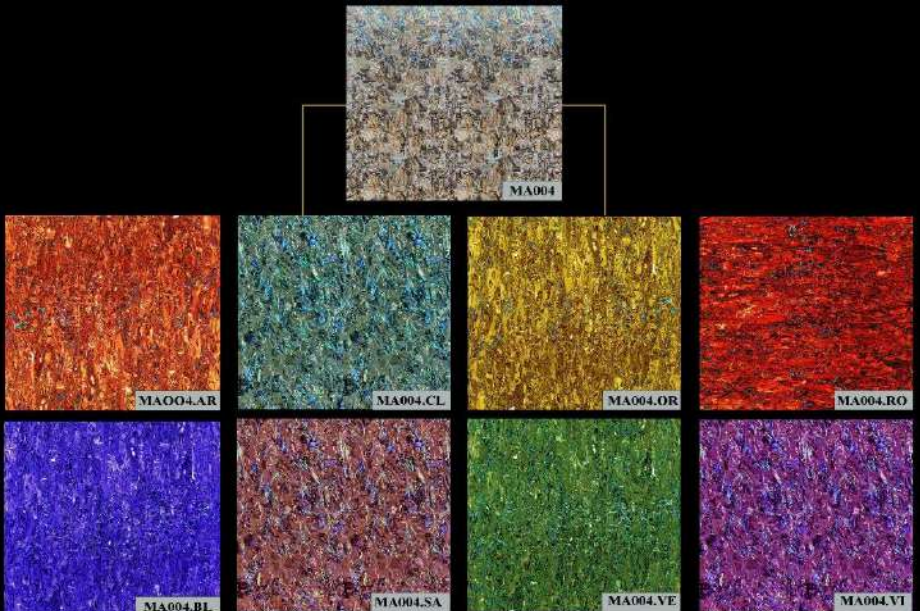

SHEEL COLORFULL