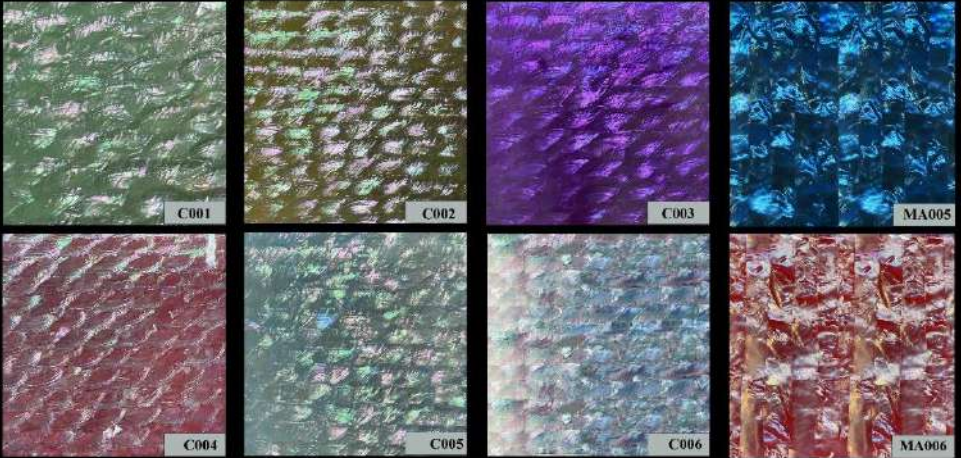

SHEEL PIGMENTED